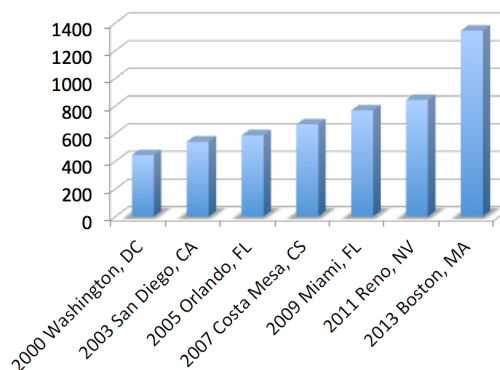

SIAM CSE Conference Attendance Statistics

Why support SIAM CSE15?

- Gain first-hand access to highly talented and skilled individuals for recruitment into your product development and research teams. A career fair will be held as part of the conference.
- Receive complementary registrations, enabling your company to reach potential customers and recruit potential candidates.
- Meet over 1300 conference participants.
- Increase visibility among conference attendees.
- Promote your company in the official conference materials.

SIAM invites you to show support of CSE15 by sponsoring one or more of the events listed on the SIAM CSE15 sponsorship contract. *To sponsor these events, return the contract by December 17, 2014; full payment is due by January 28, 2015.*

<http://www.siam.org/meetings/cse15>